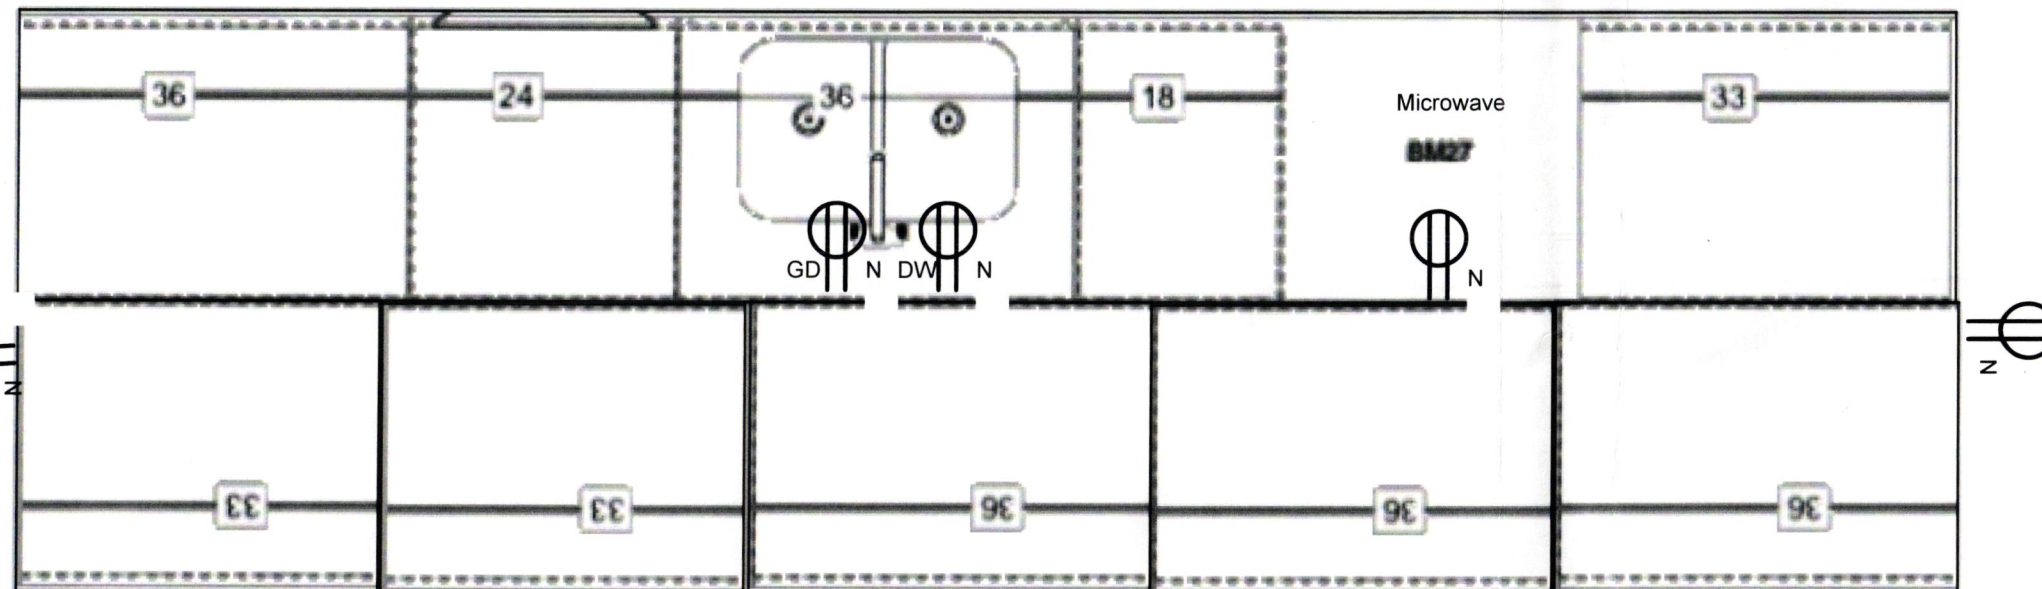

LEGEND

N = NEW

E = EXISTING

\$ SWITCH

⊕ RECEPTACLE

KITCHEN ISLAND

RECEIVED
 MAR 28 2023
 BY: 2303-0220